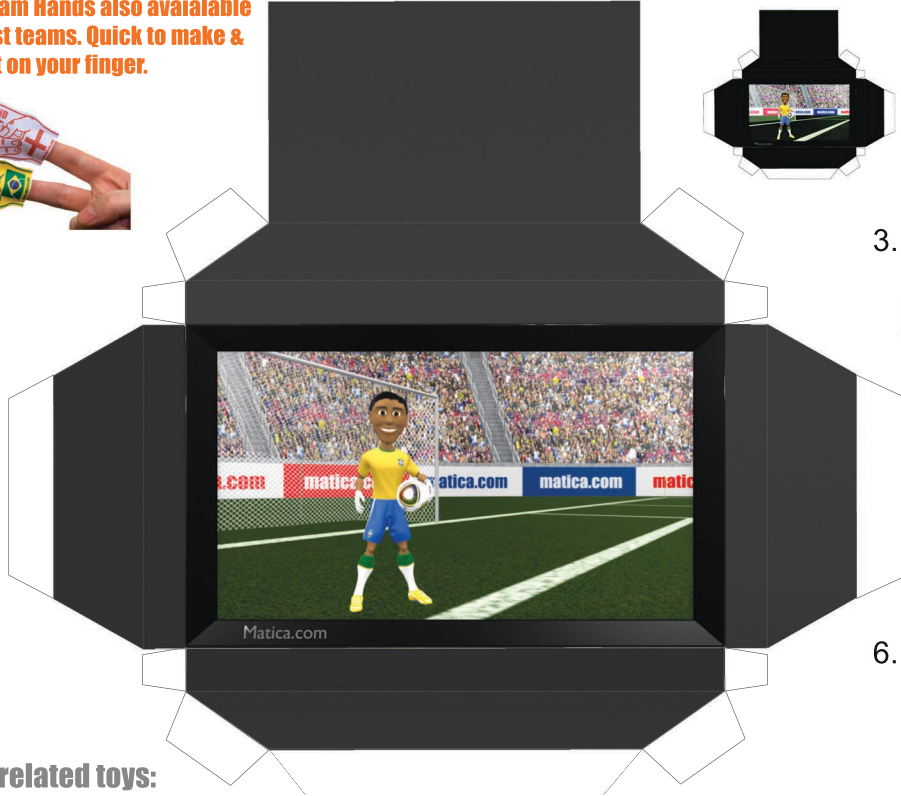

Brazil TV & Cabinet paper model. Print on normal printer paper fold & glue. Get more desktop toys to go with this TV & Cabinet from www.matica.com.

Mini Foam Hands also available for most teams. Quick to make & fit right on your finger.

related toys:

- Arm chair
- Sofa
- flag cushions
- Beer can
- Beer bottle
- Soda can
- Bar fridge
- Coffee Table
- Pinball Table
- Arcade Machine