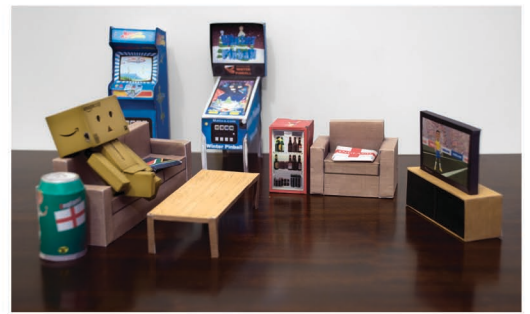

Brazil TV & Cabinet paper model. Print on normal printer paper fold & glue. Get more desktop toys to go with this TV & Cabinet from www.matica.com.

Mini Foam Hands also available for most teams. Quick to make & fit right on your finger.

related toys:

- Arm chair
- Sofa
- flag cushions
- Beer can
- Beer bottle
- Soda can
- Bar fridge
- Coffee Table
- Pinball Table
- Arcade Machine