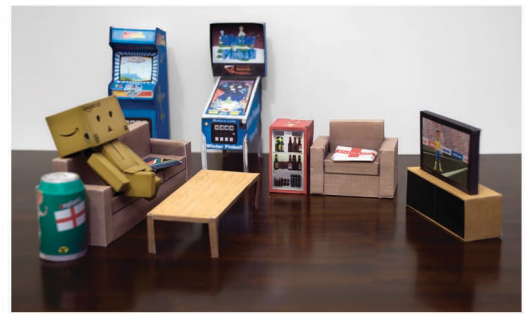

England TV & Cabinet paper model. Print on normal printer paper fold & glue. Get more desktop toys to go with this TV & Cabinet from www.matica.com.

Mini Foam Hands also available for most teams. Quick to make & fit right on your finger.

related toys:

- Arm chair
- Sofa
- flag cushions
- Beer can
- Beer bottle
- Soda can
- Bar fridge
- Coffee Table
- Pinball Table
- Arcade Machine