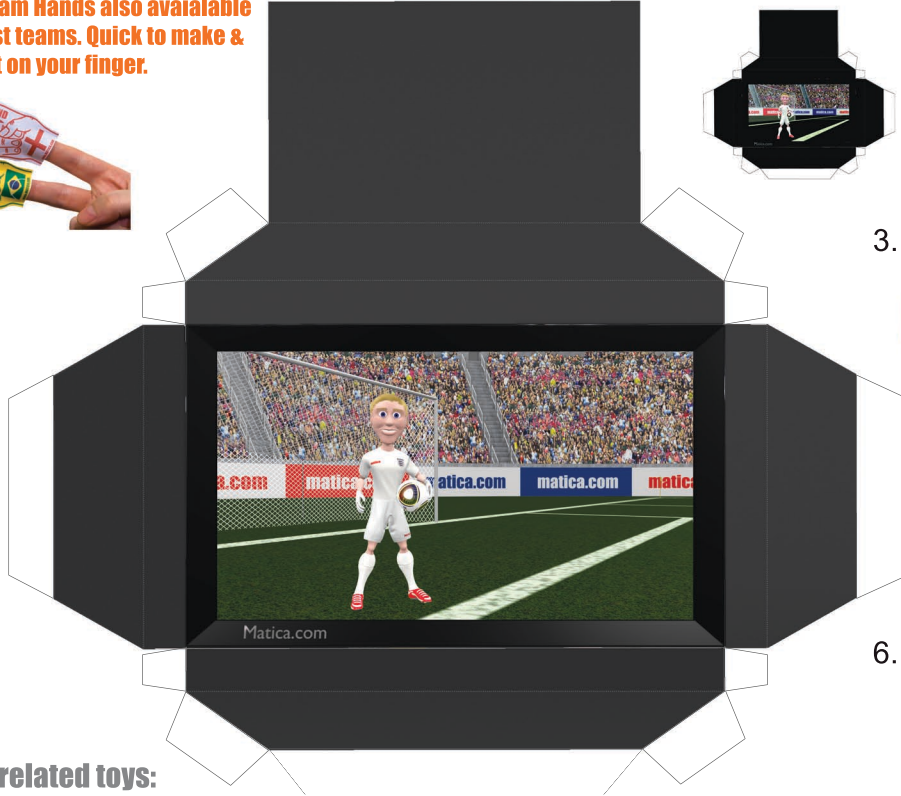

England TV & Cabinet paper model. Print on normal printer paper fold & glue. Get more desktop toys to go with this TV & Cabinet from www.matica.com.

Mini Foam Hands also available for most teams. Quick to make & fit right on your finger.

related toys:

- Arm chair
- Sofa
- flag cushions
- Beer can
- Beer bottle
- Soda can
- Bar fridge
- Coffee Table
- Pinball Table
- Arcade Machine