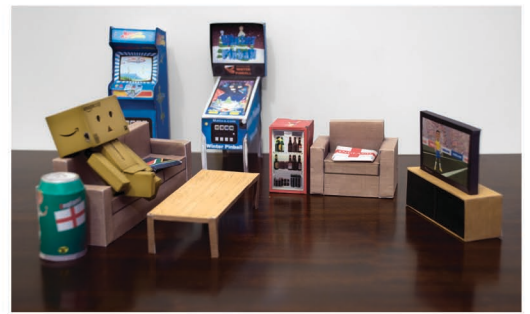

France TV & Cabinet paper model. Print on normal printer paper fold & glue. Get more desktop toys to go with this TV & Cabinet from www.matica.com.

Mini Foam Hands also available for most teams. Quick to make & fit right on your finger.

related toys:

- Arm chair
- Sofa
- flag cushions
- Beer can
- Beer bottle
- Soda can
- Bar fridge
- Coffee Table
- Pinball Table
- Arcade Machine