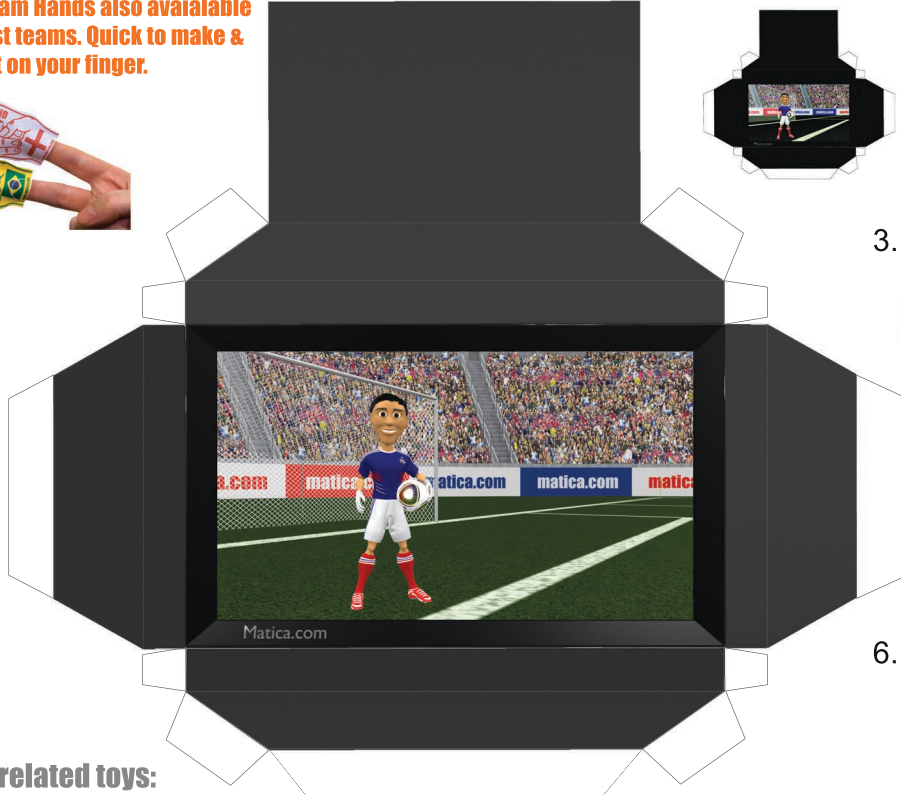

France TV & Cabinet paper model. Print on normal printer paper fold & glue. Get more desktop toys to go with this TV & Cabinet from www.matica.com.

Mini Foam Hands also available for most teams. Quick to make & fit right on your finger.

related toys:

- Arm chair
- Sofa
- flag cushions
- Beer can
- Beer bottle
- Soda can
- Bar fridge
- Coffee Table
- Pinball Table
- Arcade Machine