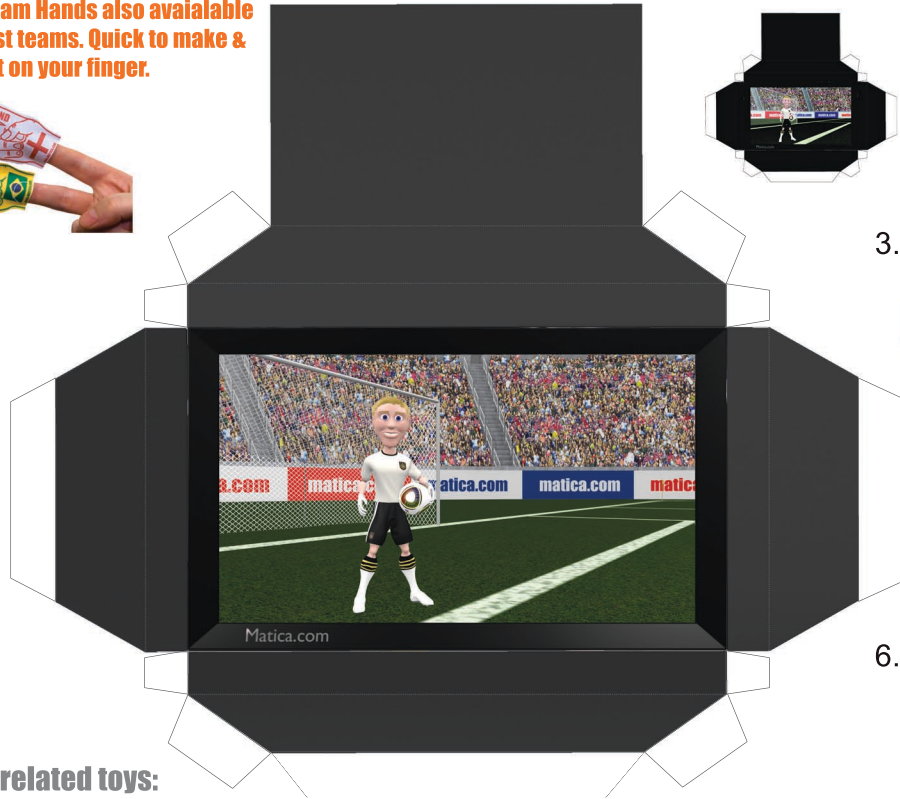

Germany TV & Cabinet paper model. Print on normal printer paper fold & glue. Get more desktop toys to go with this TV & Cabinet from www.matica.com.

Mini Foam Hands also available for most teams. Quick to make & fit right on your finger.

related toys:

- Arm chair
- Sofa
- flag cushions
- Beer can
- Beer bottle
- Soda can
- Bar fridge
- Coffee Table
- Pinball Table
- Arcade Machine