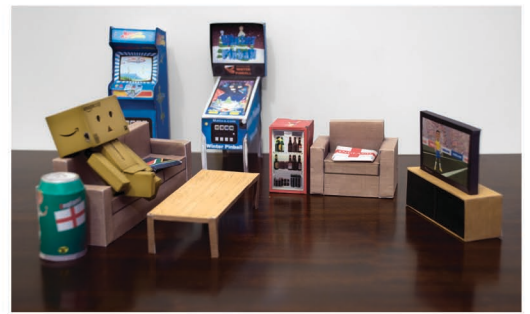

Germany TV & Cabinet paper model. Print on normal printer paper fold & glue. Get more desktop toys to go with this TV & Cabinet from www.matica.com.

Mini Foam Hands also available for most teams. Quick to make & fit right on your finger.

related toys:

- Arm chair
- Sofa
- flag cushions
- Beer can
- Beer bottle
- Soda can
- Bar fridge
- Coffee Table
- Pinball Table
- Arcade Machine