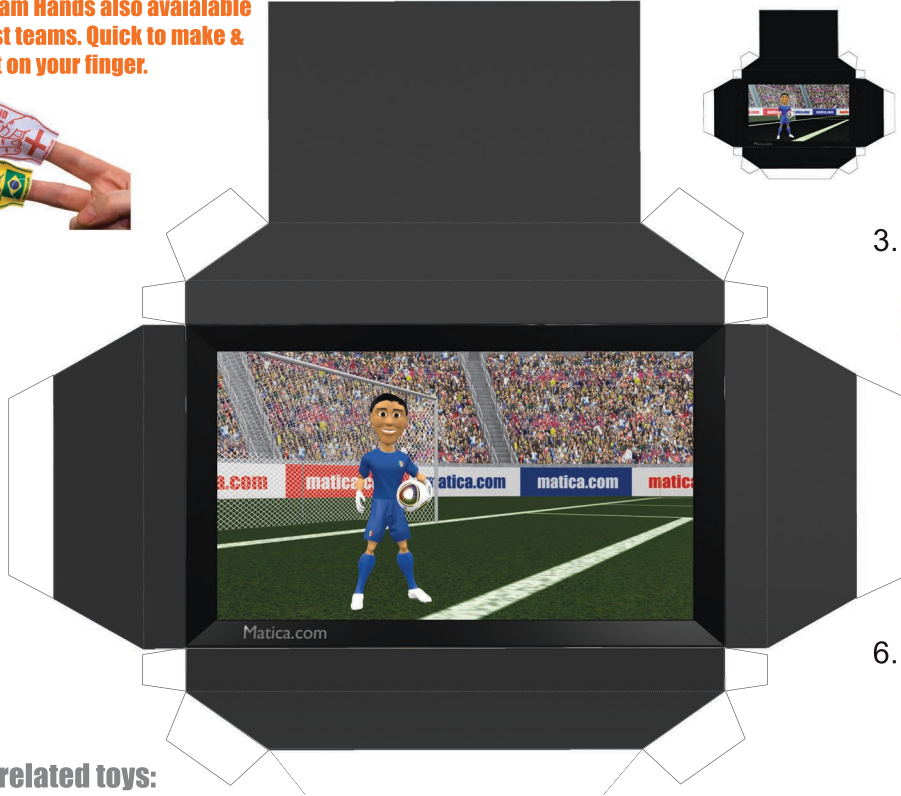

Italy TV & Cabinet paper model. Print on normal printer paper fold & glue. Get more desktop toys to go with this TV & Cabinet from www.matica.com.

Mini Foam Hands also available for most teams. Quick to make & fit right on your finger.

related toys:

- Arm chair
- Sofa
- flag cushions
- Beer can
- Beer bottle
- Soda can
- Bar fridge
- Coffee Table
- Pinball Table
- Arcade Machine