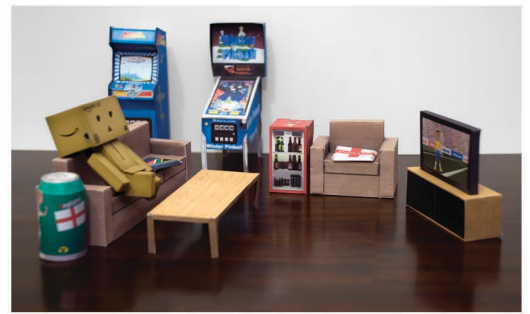

Italy TV & Cabinet paper model. Print on normal printer paper fold & glue. Get more desktop toys to go with this TV & Cabinet from www.matica.com.

Mini Foam Hands also available for most teams. Quick to make & fit right on your finger.

related toys:

- Arm chair
- Sofa
- flag cushions
- Beer can
- Beer bottle
- Soda can
- Bar fridge
- Coffee Table
- Pinball Table
- Arcade Machine