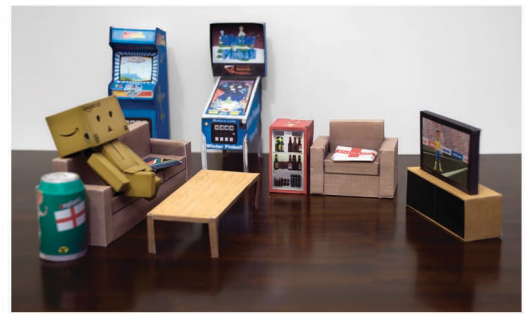

South Africa TV & Cabinet paper model. Print on normal printer paper fold & glue. Get more desktop toys to go with this TV & Cabinet from [www.matica.com](http://www.matica.com).

Mini Foam Hands also available for most teams. Quick to make & fit right on your finger.

related toys:

- Arm chair
- Sofa
- flag cushions
- Beer can
- Beer bottle
- Soda can
- Bar fridge
- Coffee Table
- Pinball Table
- Arcade Machine