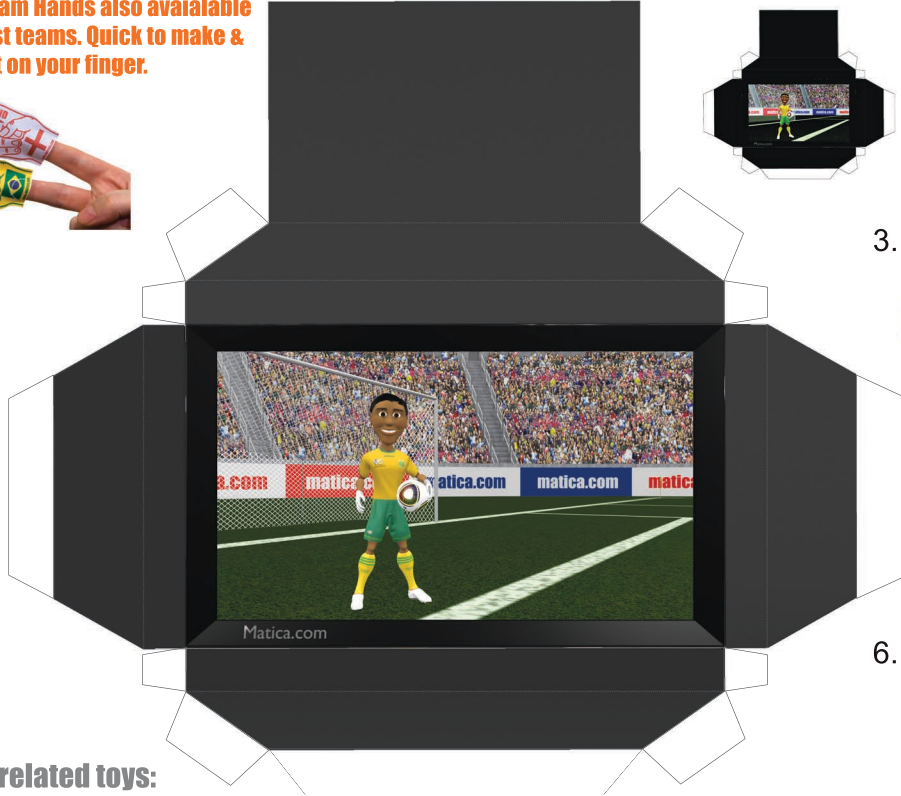

South Africa TV & Cabinet paper model. Print on normal printer paper fold & glue. Get more desktop toys to go with this TV & Cabinet from [www.matica.com](http://www.matica.com).

Mini Foam Hands also available for most teams. Quick to make & fit right on your finger.

related toys:

- Arm chair
- Sofa
- flag cushions
- Beer can
- Beer bottle
- Soda can
- Bar fridge
- Coffee Table
- Pinball Table
- Arcade Machine