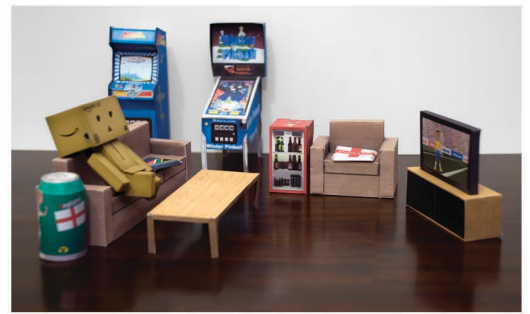

USA TV & Cabinet paper model. Print on normal printer paper fold & glue. Get more desktop toys to go with this TV & Cabinet from www.matica.com.

Mini Foam Hands also available for most teams. Quick to make & fit right on your finger.

related toys:

- Arm chair
- Sofa
- flag cushions
- Beer can
- Beer bottle
- Soda can
- Bar fridge
- Coffee Table
- Pinball Table
- Arcade Machine