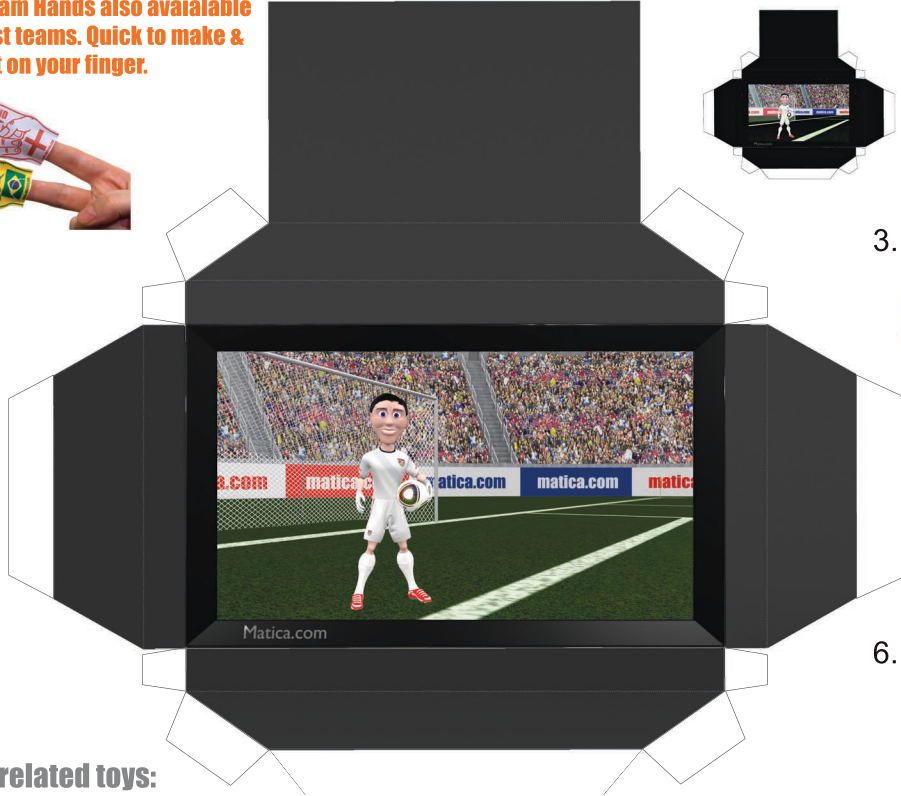

USA TV & Cabinet paper model. Print on normal printer paper fold & glue. Get more desktop toys to go with this TV & Cabinet from www.matica.com.

Mini Foam Hands also available for most teams. Quick to make & fit right on your finger.

related toys:

- Arm chair
- Sofa
- flag cushions
- Beer can
- Beer bottle
- Soda can
- Bar fridge
- Coffee Table
- Pinball Table
- Arcade Machine