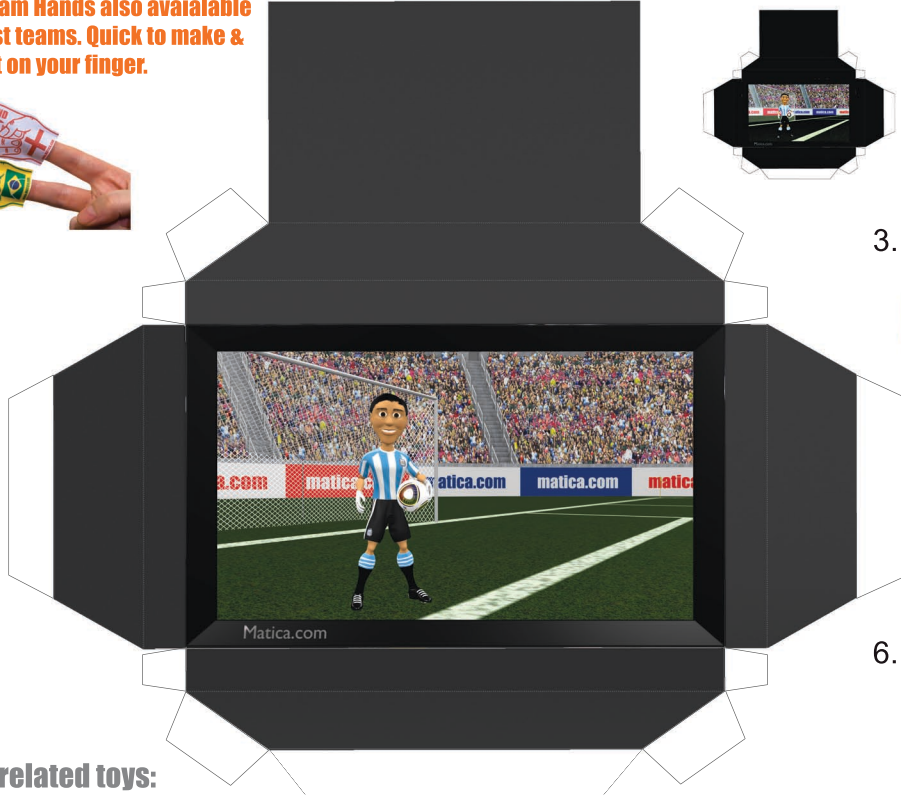

Argentina TV & Cabinet paper model. Print on normal printer paper fold & glue. Get more desktop toys to go with this TV & Cabinet from www.matica.com.

Mini Foam Hands also available for most teams. Quick to make & fit right on your finger.

related toys:

- Arm chair
- Sofa
- flag cushions
- Beer can
- Beer bottle
- Soda can
- Bar fridge
- Coffee Table
- Pinball Table
- Arcade Machine