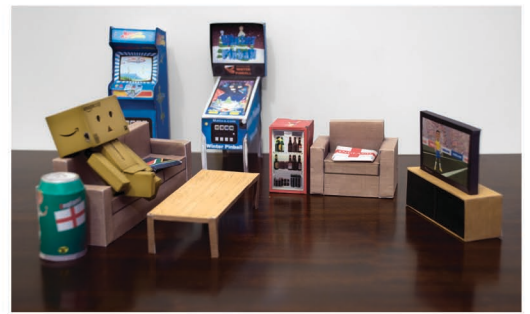

Argentina TV & Cabinet paper model. Print on normal printer paper fold & glue. Get more desktop toys to go with this TV & Cabinet from www.matica.com.

Mini Foam Hands also available for most teams. Quick to make & fit right on your finger.

related toys:

- Arm chair
- Sofa
- flag cushions
- Beer can
- Beer bottle
- Soda can
- Bar fridge
- Coffee Table
- Pinball Table
- Arcade Machine