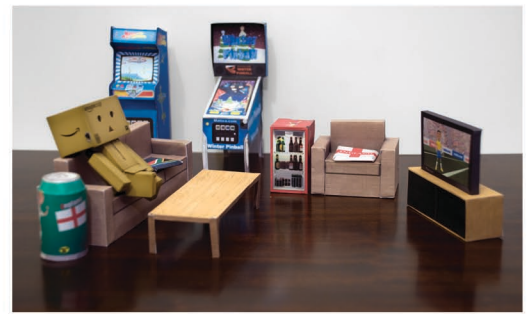

Greece TV & Cabinet paper model. Print on normal printer paper fold & glue. Get more desktop toys to go with this TV & Cabinet from www.matica.com.

Mini Foam Hands also available for most teams. Quick to make & fit right on your finger.

related toys:

- Arm chair
- Sofa
- flag cushions
- Beer can
- Beer bottle
- Soda can
- Bar fridge
- Coffee Table
- Pinball Table
- Arcade Machine