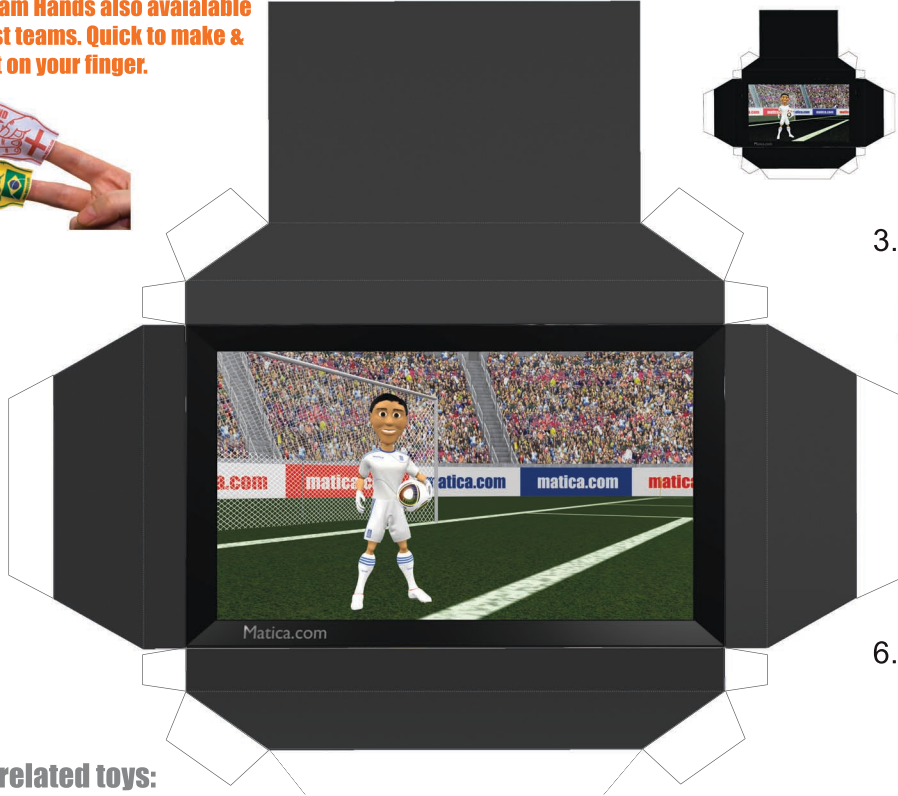

Greece TV & Cabinet paper model. Print on normal printer paper fold & glue. Get more desktop toys to go with this TV & Cabinet from www.matica.com.

Mini Foam Hands also available for most teams. Quick to make & fit right on your finger.

related toys:

- Arm chair
- Sofa
- flag cushions
- Beer can
- Beer bottle
- Soda can
- Bar fridge
- Coffee Table
- Pinball Table
- Arcade Machine