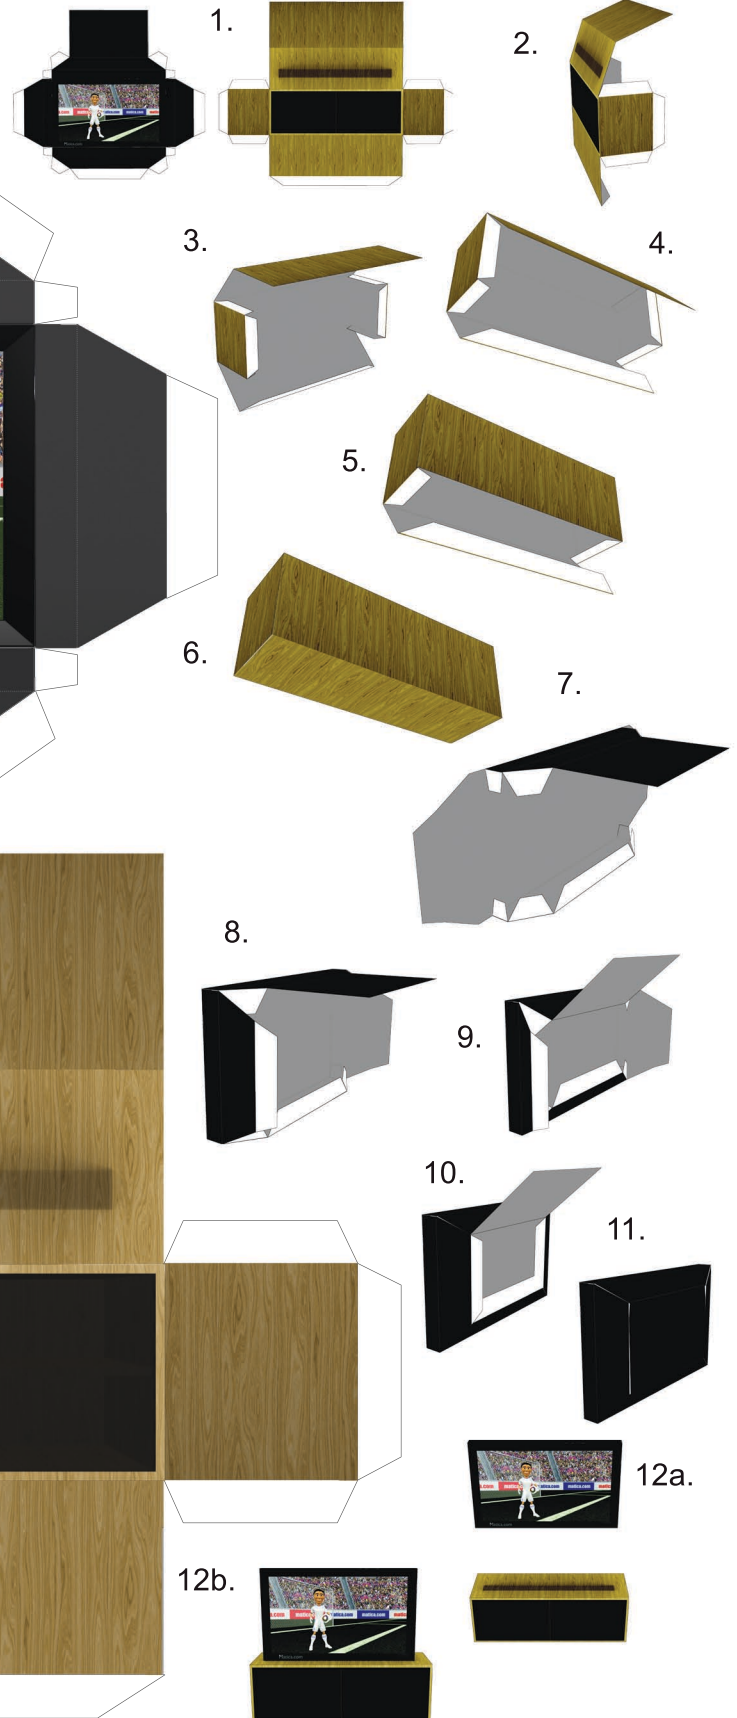

Greece TV & Cabinet paper model. Print on normal printer paper fold & glue. Get more desktop toys to go with this TV & Cabinet from www.matica.com.

Mini Foam Hands also available for most teams. Quick to make & fit right on your finger.

related toys:

- Arm chair
- Sofa
- flag cushions
- Beer can
- Beer bottle
- Soda can
- Bar fridge
- Coffee Table
- Pinball Table
- Arcade Machine