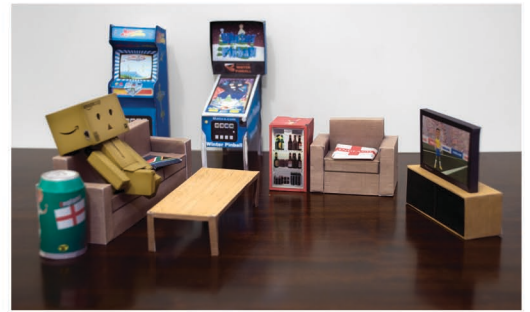

Korea Republic TV & Cabinet paper model. Print on normal printer paper fold & glue. Get more desktop toys to go with this TV & Cabinet from www.matica.com.

Mini Foam Hands also available for most teams. Quick to make & fit right on your finger.

related toys:

- Arm chair
- Sofa
- flag cushions
- Beer can
- Beer bottle
- Soda can
- Bar fridge
- Coffee Table
- Pinball Table
- Arcade Machine