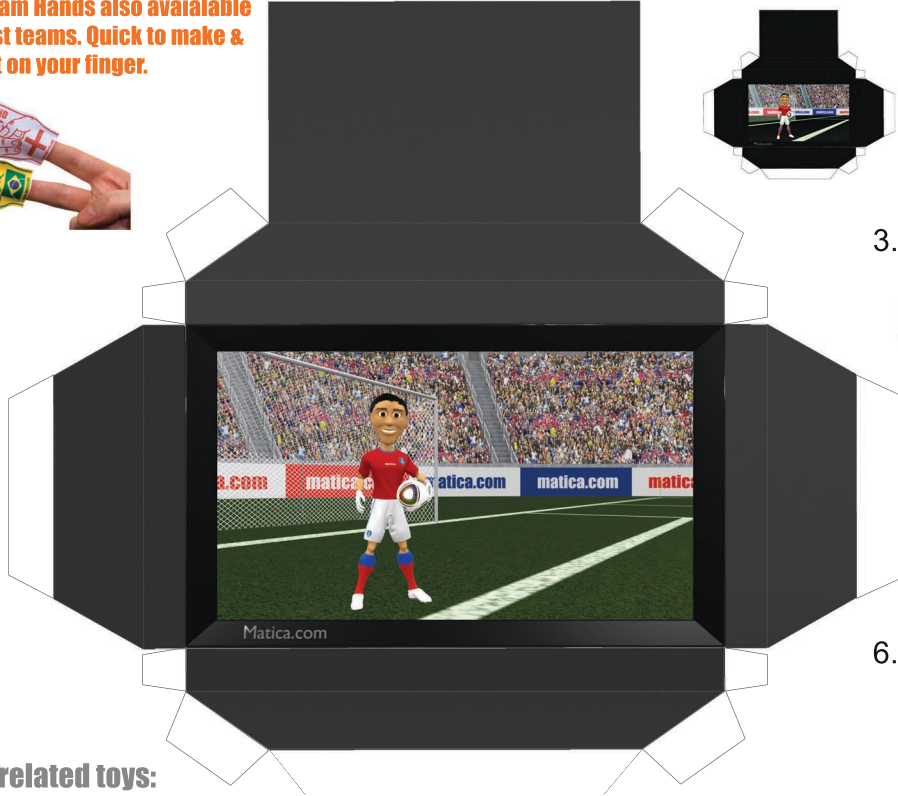

Korea Republic TV & Cabinet paper model. Print on normal printer paper fold & glue. Get more desktop toys to go with this TV & Cabinet from www.matica.com.

Mini Foam Hands also available for most teams. Quick to make & fit right on your finger.

related toys:

- Arm chair
- Sofa
- flag cushions
- Beer can
- Beer bottle
- Soda can
- Bar fridge
- Coffee Table
- Pinball Table
- Arcade Machine