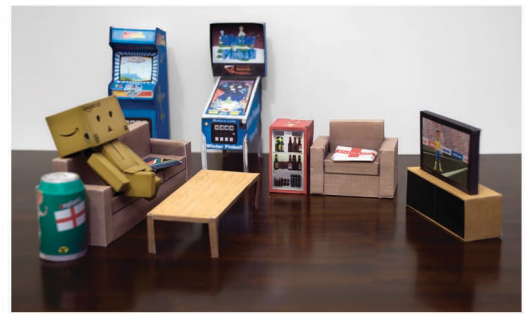

Nigeria TV & Cabinet paper model. Print on normal printer paper fold & glue. Get more desktop toys to go with this TV & Cabinet from www.matica.com.

Mini Foam Hands also available for most teams. Quick to make & fit right on your finger.

related toys:

- Arm chair
- Sofa
- flag cushions
- Beer can
- Beer bottle
- Soda can
- Bar fridge
- Coffee Table
- Pinball Table
- Arcade Machine