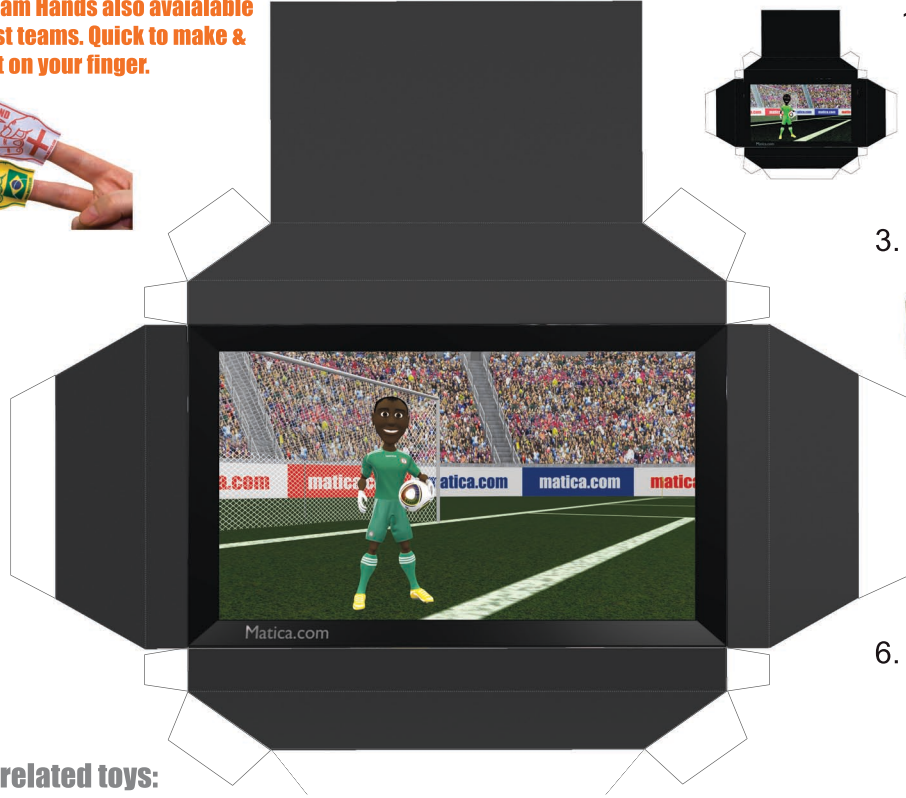

Nigeria TV & Cabinet paper model. Print on normal printer paper fold & glue. Get more desktop toys to go with this TV & Cabinet from www.matica.com.

Mini Foam Hands also available for most teams. Quick to make & fit right on your finger.

related toys:

- Arm chair
- Sofa
- flag cushions
- Beer can
- Beer bottle
- Soda can
- Bar fridge
- Coffee Table
- Pinball Table
- Arcade Machine