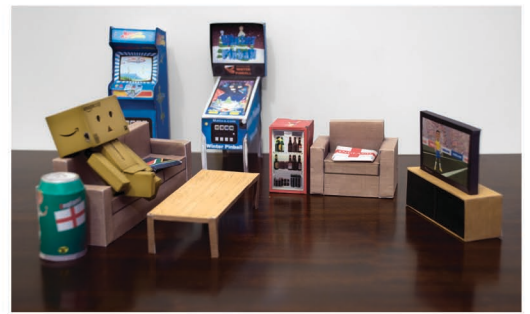

**Mexico TV & Cabinet paper model. Print on normal printer paper fold & glue. Get more desktop toys to go with this TV & Cabinet from [www.matica.com](http://www.matica.com).**

**Mini Foam Hands also available for most teams. Quick to make & fit right on your finger.**

**related toys:**

- Arm chair
- Sofa
- flag cushions
- Beer can
- Beer bottle
- Soda can
- Bar fridge
- Coffee Table
- Pinball Table
- Arcade Machine