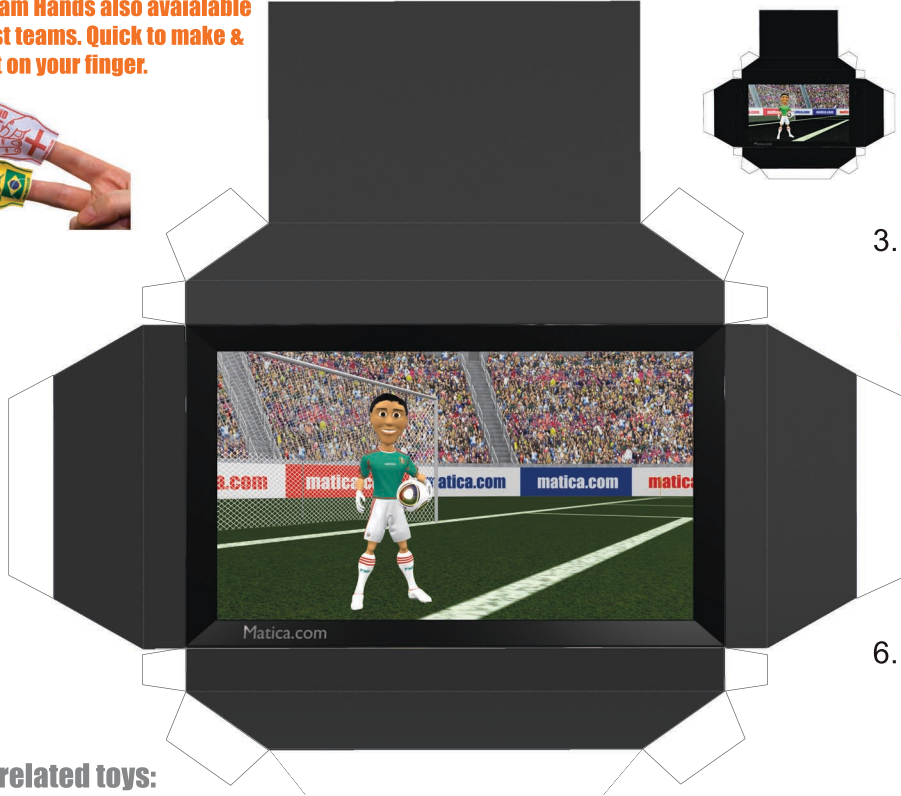

**Mexico TV & Cabinet paper model. Print on normal printer paper fold & glue. Get more desktop toys to go with this TV & Cabinet from [www.matica.com](http://www.matica.com).**

**Mini Foam Hands also available for most teams. Quick to make & fit right on your finger.**

**related toys:**

- Arm chair
- Sofa
- flag cushions
- Beer can
- Beer bottle
- Soda can
- Bar fridge
- Coffee Table
- Pinball Table
- Arcade Machine