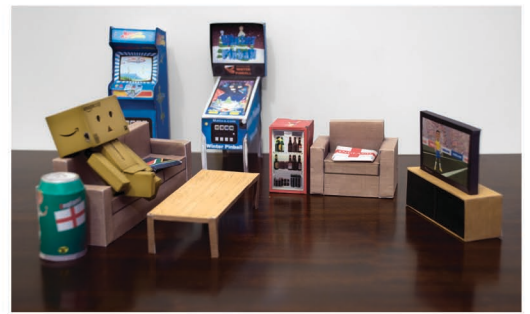

Australia TV & Cabinet paper model. Print on normal printer paper fold & glue. Get more desktop toys to go with this TV & Cabinet from www.matica.com.

Mini Foam Hands also available for most teams. Quick to make & fit right on your finger.

related toys:

- Arm chair
- Sofa
- flag cushions
- Beer can
- Beer bottle
- Soda can
- Bar fridge
- Coffee Table
- Pinball Table
- Arcade Machine