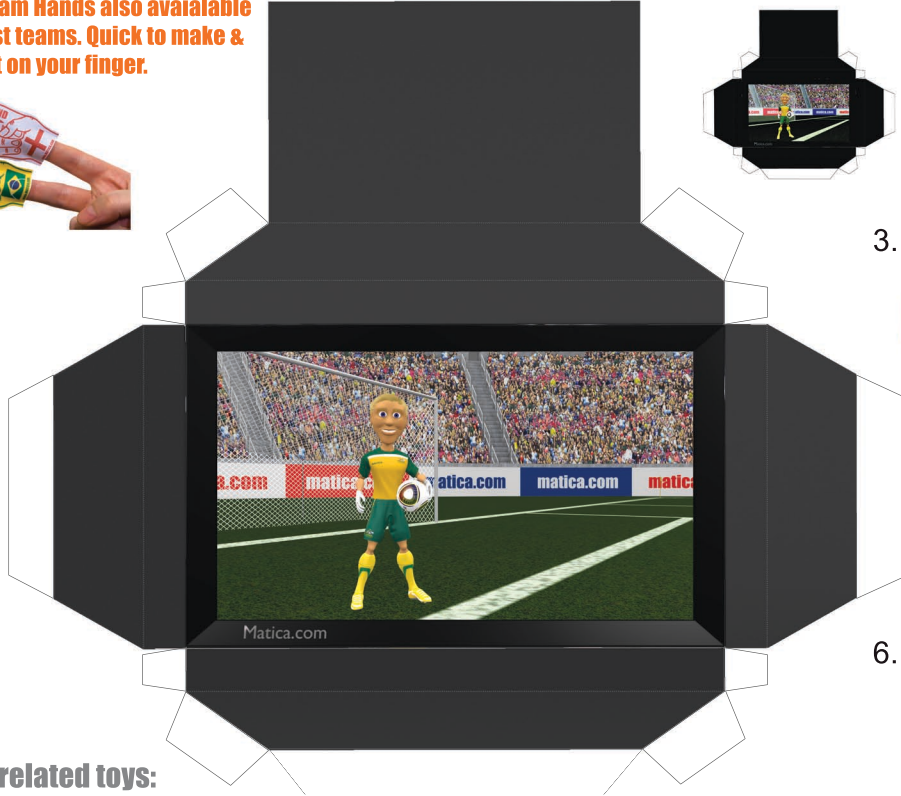

Australia TV & Cabinet paper model. Print on normal printer paper fold & glue. Get more desktop toys to go with this TV & Cabinet from www.matica.com.

Mini Foam Hands also available for most teams. Quick to make & fit right on your finger.

related toys:

- Arm chair
- Sofa
- flag cushions
- Beer can
- Beer bottle
- Soda can
- Bar fridge
- Coffee Table
- Pinball Table
- Arcade Machine