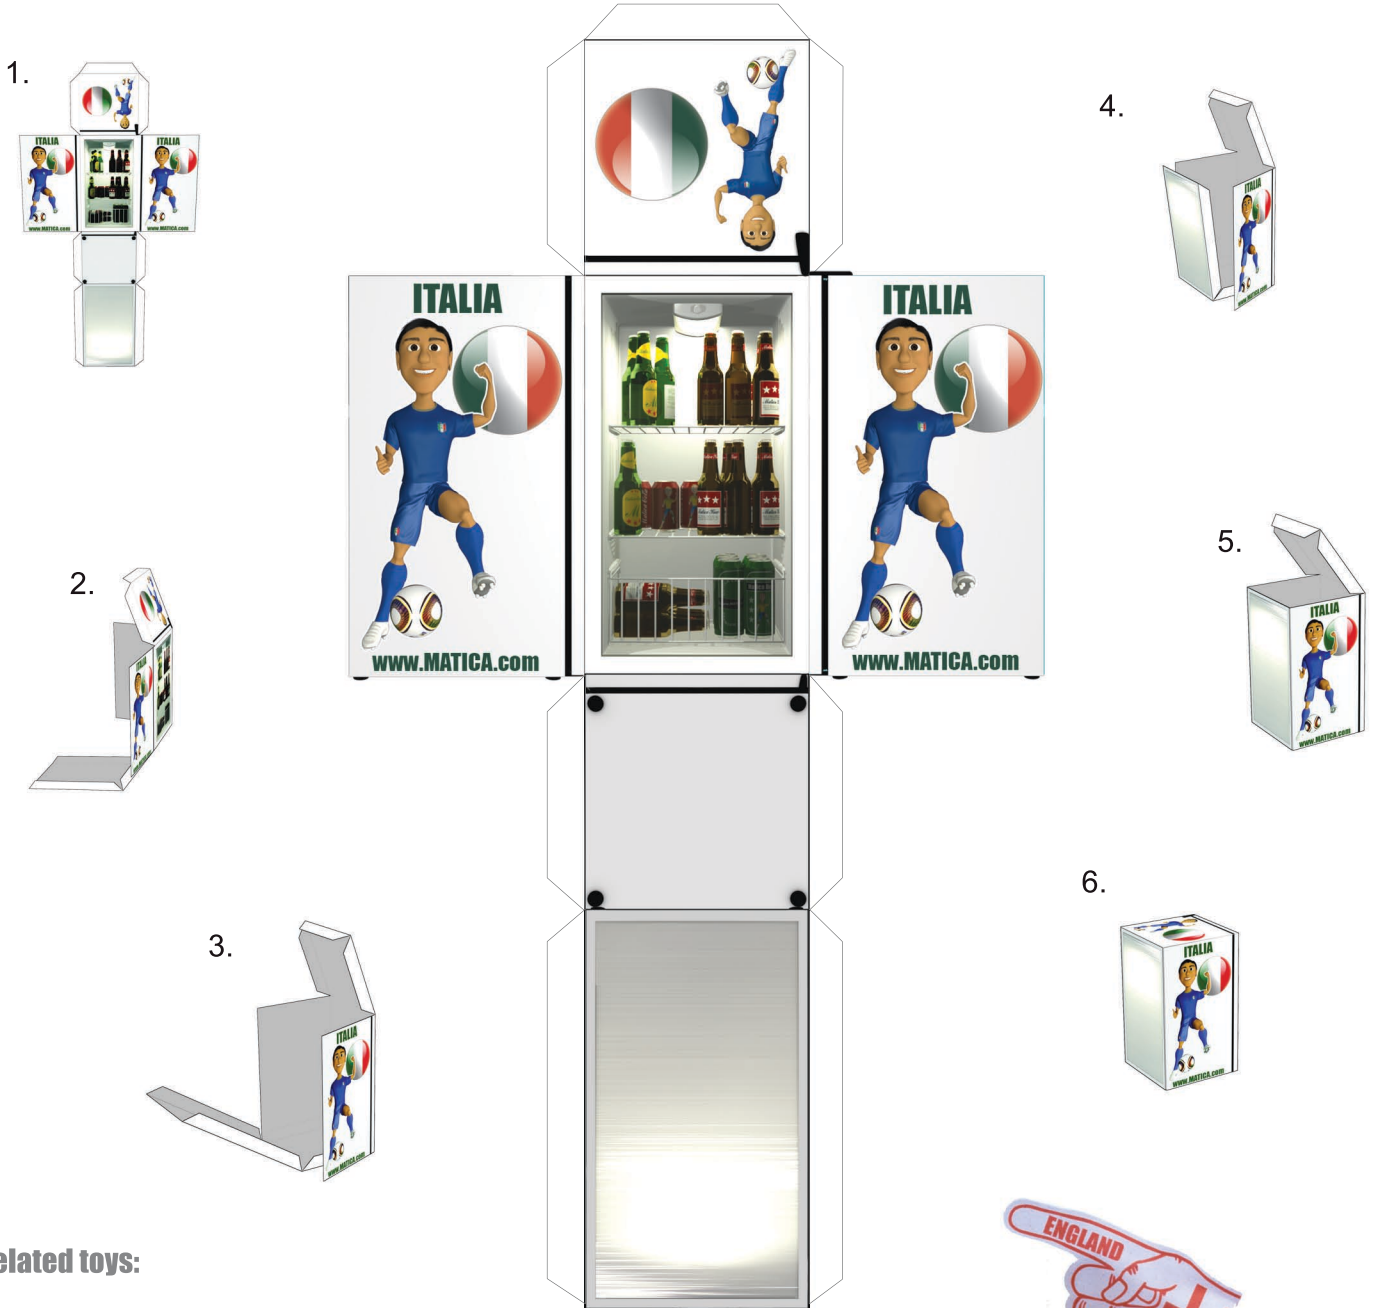

Mini Drinks Fridge paper model

Page 1 of 1

Print on normal printer paper fold & glue.

Get more desktop toys to go with this Mini Bar from www.matica.com

related toys:

- Arm chair
- Sofa
- flag cushions
- Beer can
- Beer bottle
- Soda can
- Bar fridge
- TV and stand
- Coffee table
- Pinball Table
- Arcade Machine

Mini Foam Hands also available for most teams. Quick to make & fit right on your finger.