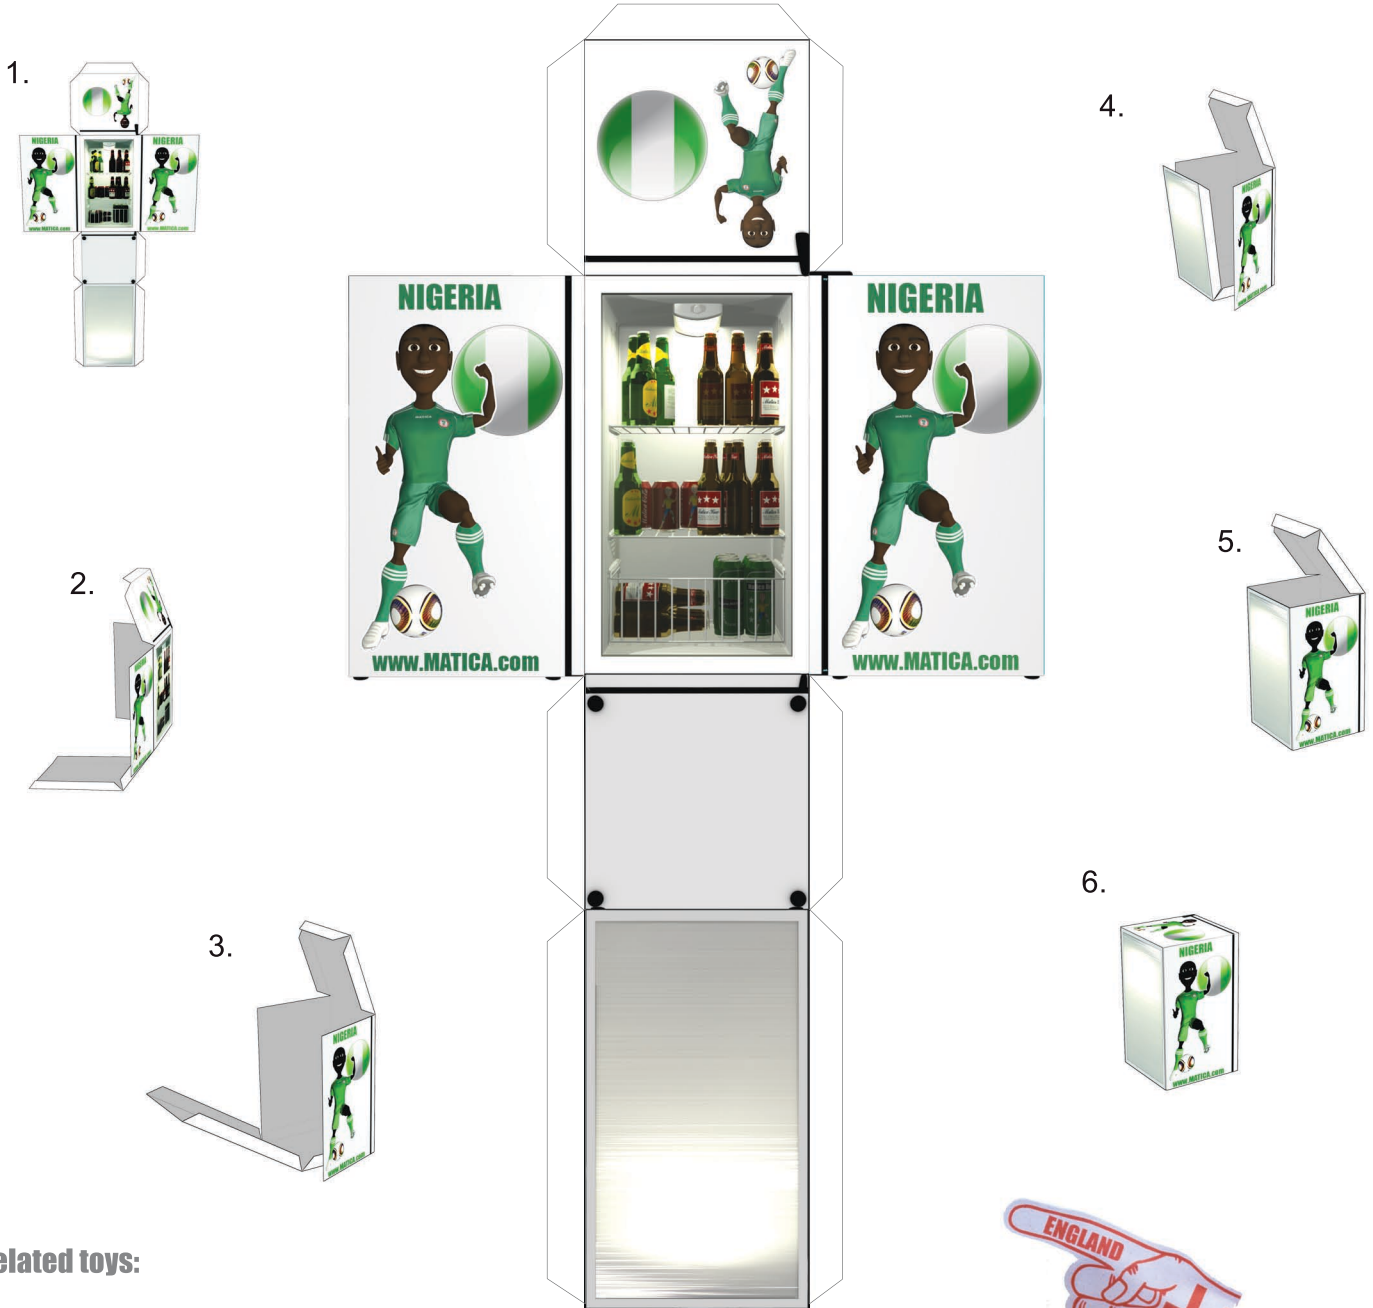

## Mini Drinks Fridge paper model

Page 1 of 1

Print on normal printer paper fold & glue.

Get more desktop toys to go with this Mini Bar from [www.matica.com](http://www.matica.com)

### related toys:

- Arm chair
- Sofa
- flag cushions
- Beer can
- Beer bottle
- Soda can
- Bar fridge
- TV and stand
- Coffee table
- Pinball Table
- Arcade Machine

Mini Foam Hands also available for most teams. Quick to make & fit right on your finger.