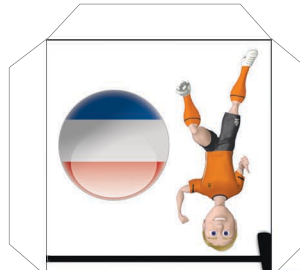

## Mini Drinks Fridge paper model

Page 1 of 1

Print on normal printer paper fold & glue.

Get more desktop toys to go with this Mini Bar from [www.matica.com](http://www.matica.com)

### related toys:

- Arm chair
- Sofa
- flag cushions
- Beer can
- Beer bottle
- Soda can
- Bar fridge
- TV and stand
- Coffee table
- Pinball Table
- Arcade Machine

Mini Foam Hands also available for most teams. Quick to make & fit right on your finger.