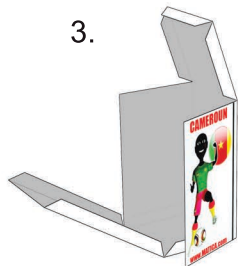

Mini Drinks Fridge paper model

Page 1 of 1

Print on normal printer paper fold & glue.

Get more desktop toys to go with this Mini Bar from www.matica.com

related toys:

- Arm chair
- Sofa
- flag cushions
- Beer can
- Beer bottle
- Soda can
- Bar fridge
- TV and stand
- Coffee table
- Pinball Table
- Arcade Machine

Mini Foam Hands also available for most teams. Quick to make & fit right on your finger.