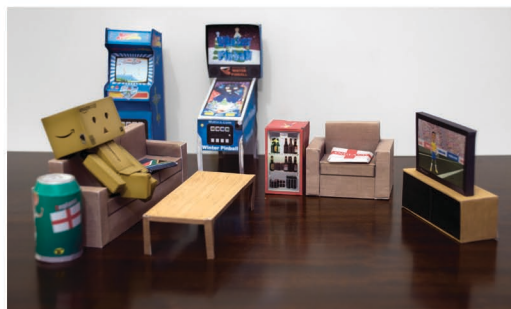

Mini Drinks Fridge paper model

Page 1 of 1

Print on normal printer paper fold & glue.

Get more desktop toys to go with this Mini Bar from www.matica.com

related toys:

- Arm chair
- Sofa
- flag cushions
- Beer can
- Beer bottle
- Soda can
- Bar fridge
- TV and stand
- Coffee table
- Pinball Table
- Arcade Machine

Mini Foam Hands also available for most teams. Quick to make & fit right on your finger.