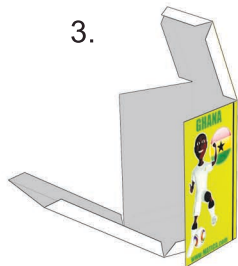

Mini Drinks Fridge paper model

Page 1 of 1

Print on normal printer paper fold & glue.

Get more desktop toys to go with this Mini Bar from www.matica.com

related toys:

- Arm chair
- Sofa
- flag cushions
- Beer can
- Beer bottle
- Soda can
- Bar fridge
- TV and stand
- Coffee table
- Pinball Table
- Arcade Machine

Mini Foam Hands also available for most teams. Quick to make & fit right on your finger.