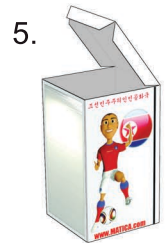

## Mini Drinks Fridge paper model

Page 1 of 1

Print on normal printer paper fold & glue.

Get more desktop toys to go with this Mini Bar from [www.matica.com](http://www.matica.com)

### related toys:

- Arm chair
- Sofa
- flag cushions
- Beer can
- Beer bottle
- Soda can
- Bar fridge
- TV and stand
- Coffee table
- Pinball Table
- Arcade Machine

Mini Foam Hands also available for most teams. Quick to make & fit right on your finger.