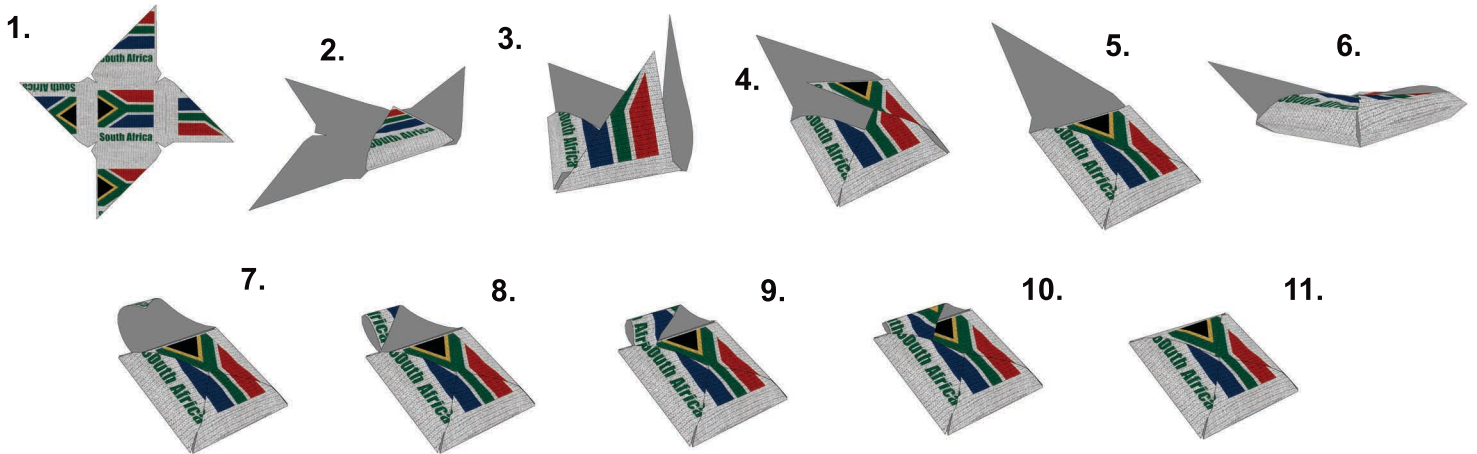

South Africa Fan Cushion paper model **Page 1 of 1**
Print on normal printer paper and fold - No glue required
Get more desktop toys to go with the cushion
from www.matica.com

2 cushions included - cut and fold along the faint light lines.
These cushions perfectly fit the Sofa & Armchair available at www.matica.com
Other cushions are available with the flags of most other countries, just go to www.matica.com

related toys:

- Arm chair
- Sofa
- flag cushions
- Beer can
- Beer bottle
- Soda can
- Bar fridge
- TV and stand
- Coffee table
- Pinball Table
- Arcade Machine