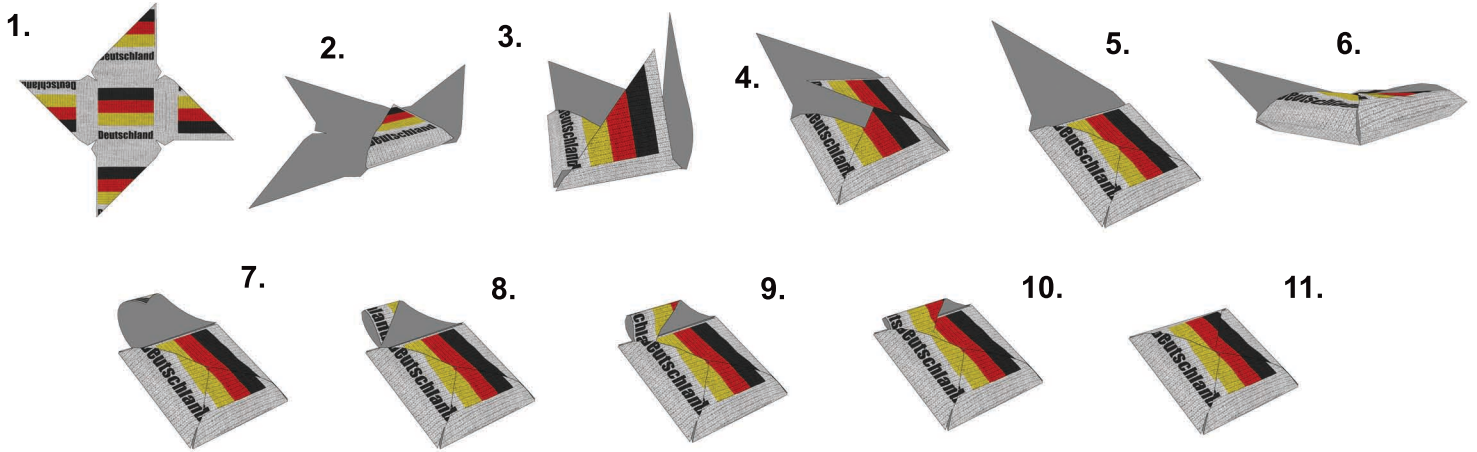

Germany Fan Cushion paper model

Page 1 of 1

Print on normal printer paper and fold - No glue required

Get more desktop toys to go with the cushion

from www.matica.com

2 cushions included - cut and fold along the faint light lines. These cushions perfectly fit the Sofa & Armchair available at www.matica.com Other cushions are available with the flags of most other countries, just go to www.matica.com

related toys:

- Arm chair
- Sofa
- flag cushions
- Beer can
- Beer bottle
- Soda can
- Bar fridge
- TV and stand
- Coffee table
- Pinball Table
- Arcade Machine