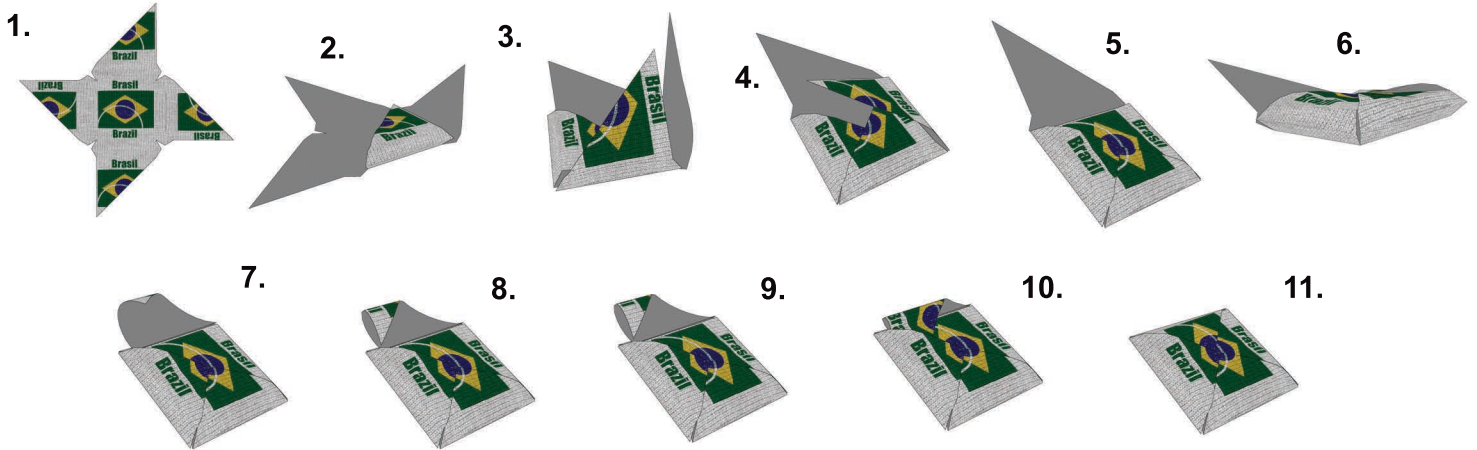

Brazil Fan Cushion paper model

Page 1 of 1

Print on normal printer paper and fold - No glue required

Get more desktop toys to go with the cushion

from www.matica.com

2 cushions included - cut and fold along the faint light lines. These cushions perfectly fit the Sofa & Armchair available at www.matica.com Other cushions are available with the flags of most other countries, just go to www.matica.com

related toys:

- Arm chair
- Sofa
- flag cushions
- Beer can
- Beer bottle
- Soda can
- Bar fridge
- TV and stand
- Coffee table
- Pinball Table
- Arcade Machine