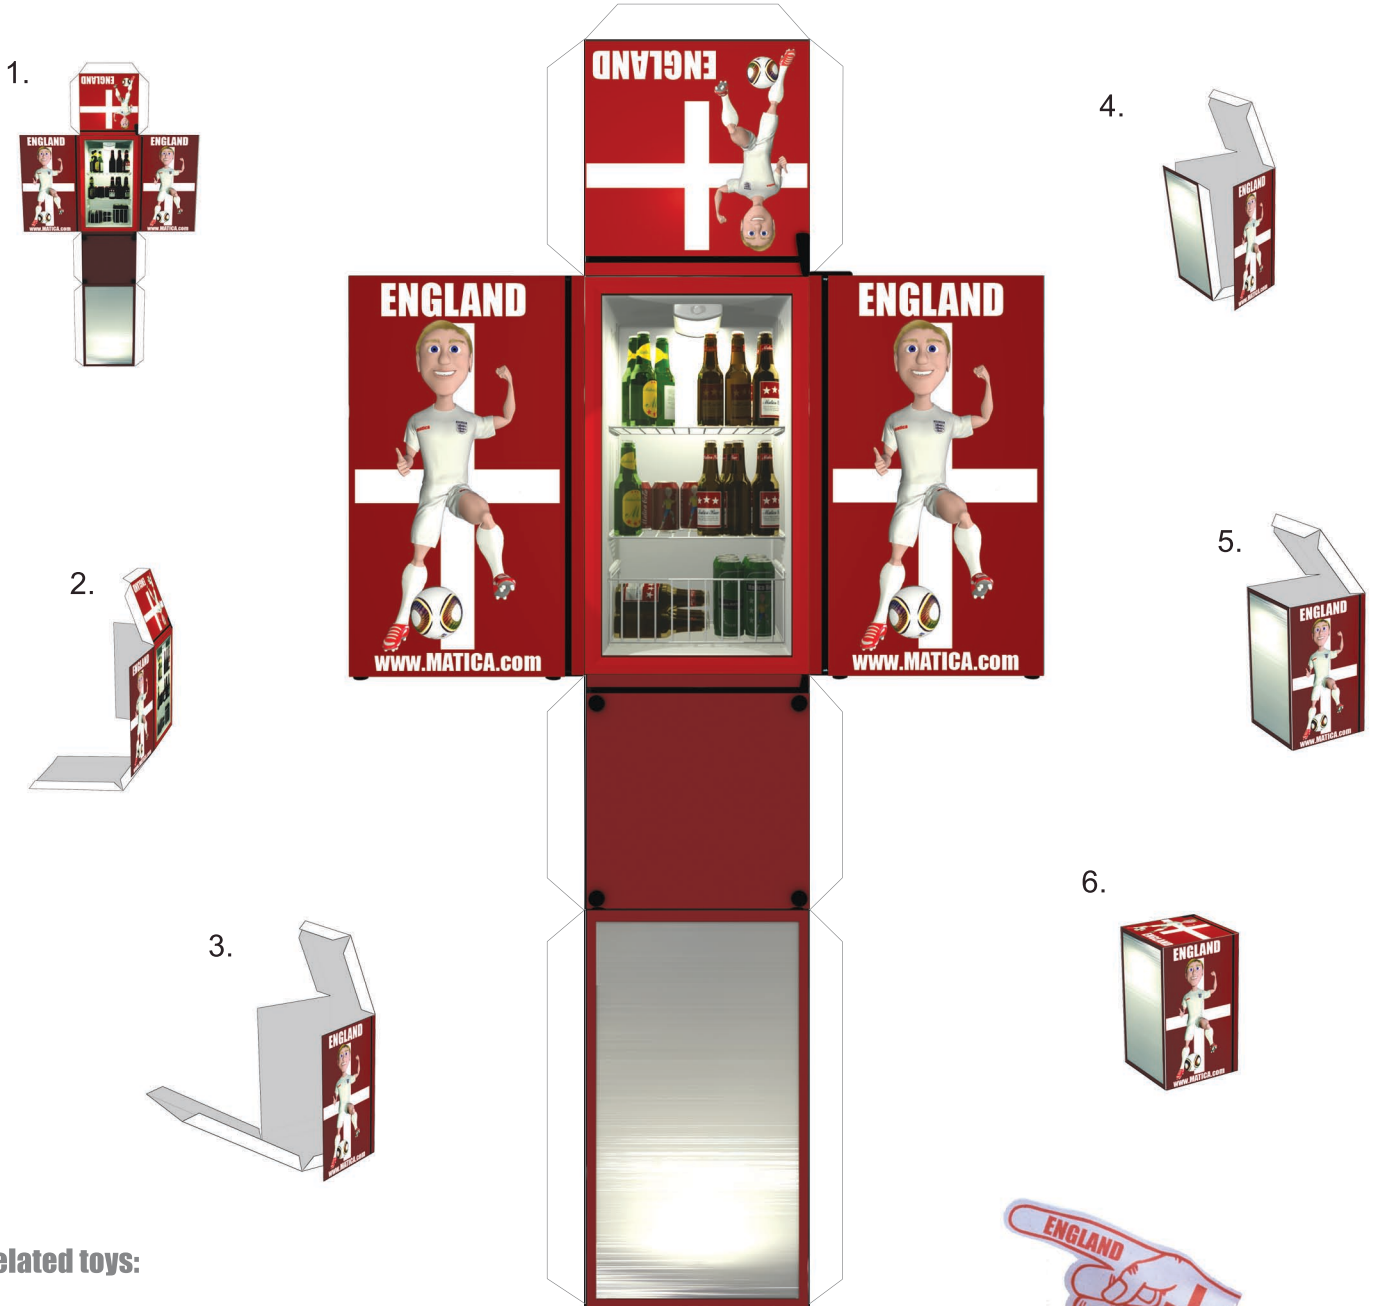

## Mini Drinks Fridge paper model

Page 1 of 1

Print on normal printer paper fold & glue.

Get more desktop toys to go with this Mini Bar from [www.matica.com](http://www.matica.com)

### related toys:

- Arm chair
- Sofa
- flag cushions
- Beer can
- Beer bottle
- Soda can
- Bar fridge
- TV and stand
- Coffee table
- Pinball Table
- Arcade Machine

Mini Foam Hands also available for most teams. Quick to make & fit right on your finger.