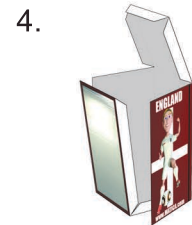

## Mini Drinks Fridge paper model

Page 1 of 1

Print on normal printer paper fold & glue.

Get more desktop toys to go with this Mini Bar from [www.matica.com](http://www.matica.com)

### related toys:

- Arm chair
- Sofa
- flag cushions
- Beer can
- Beer bottle
- Soda can
- Bar fridge
- TV and stand
- Coffee table
- Pinball Table
- Arcade Machine

Mini Foam Hands also available for most teams. Quick to make & fit right on your finger.