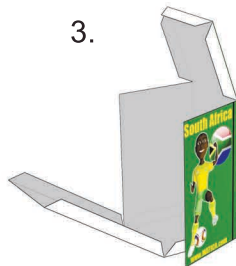

Mini Drinks Fridge paper model

Page 1 of 1

Print on normal printer paper fold & glue.

Get more desktop toys to go with this Mini Bar from www.matica.com

related toys:

- Arm chair
- Sofa
- flag cushions
- Beer can
- Beer bottle
- Soda can
- Bar fridge
- TV and stand
- Coffee table
- Pinball Table
- Arcade Machine

Mini Foam Hands also available for most teams. Quick to make & fit right on your finger.