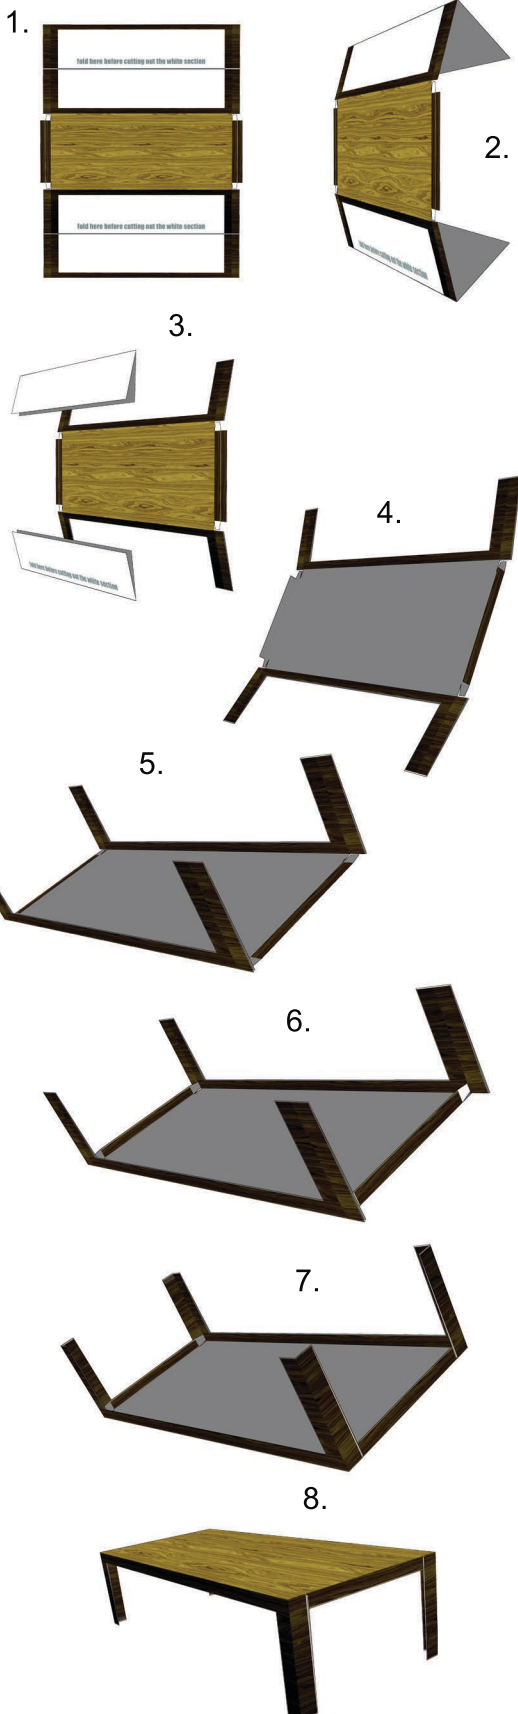

Coffee Table paper model

Print on normal printer paper fold & glue.

Get more desktop toys to go with this table from www.matica.com

Mini Foam Hands also available for most teams. Quick to make & fit right on your finger.

related toys:

- Arm chair
- Sofa
- flag cushions
- Beer can
- Beer bottle
- Soda can
- Bar fridge
- TV and stand
- Pinball Table
- Arcade Machine