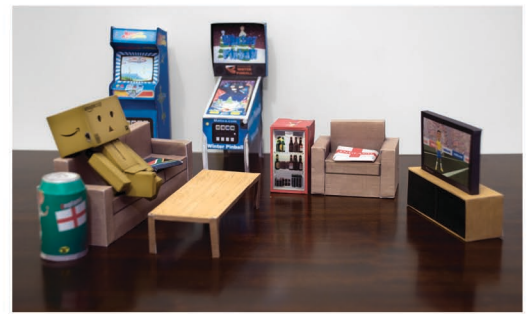

Coffee Table paper model

Print on normal printer paper fold & glue.

Get more desktop toys to go with this table from www.matica.com

Mini Foam Hands also available for most teams. Quick to make & fit right on your finger.

related toys:

- Arm chair
- Sofa
- flag cushions
- Beer can
- Beer bottle
- Soda can
- Bar fridge
- TV and stand
- Pinball Table
- Arcade Machine